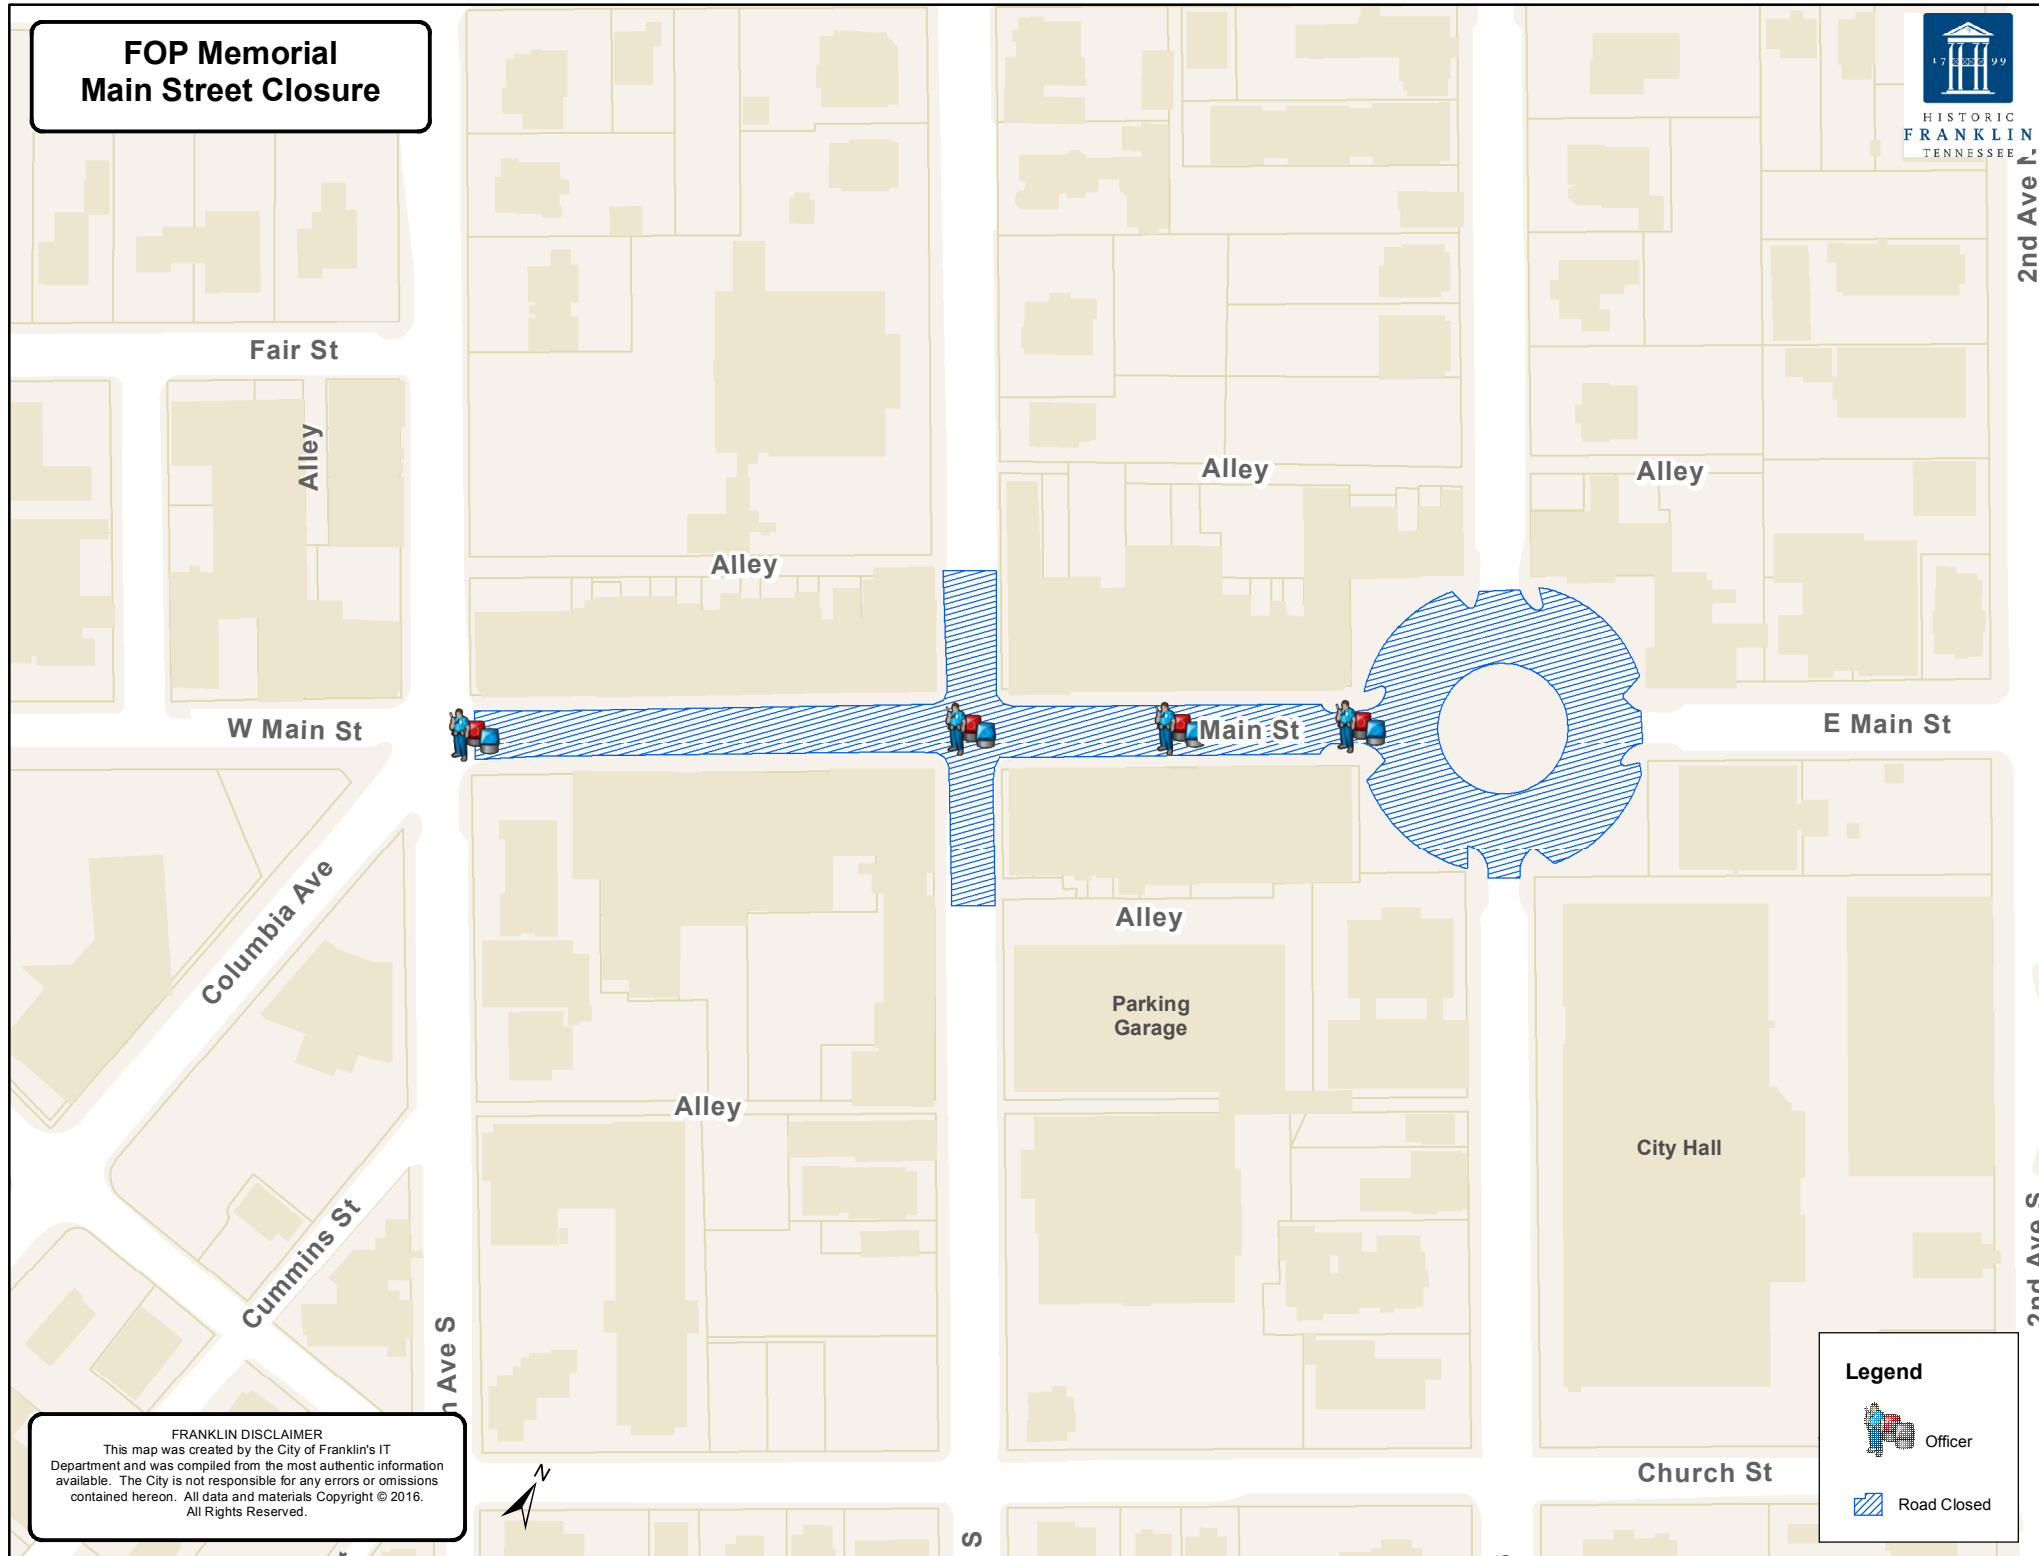

# FOP Memorial Main Street Closure

**FRANKLIN DISCLAIMER**  
This map was created by the City of Franklin's IT Department and was compiled from the most authentic information available. The City is not responsible for any errors or omissions contained hereon. All data and materials Copyright © 2016. All Rights Reserved.

**Legend**

-  Officer
-  Road Closed

2nd Ave N

2nd Ave S