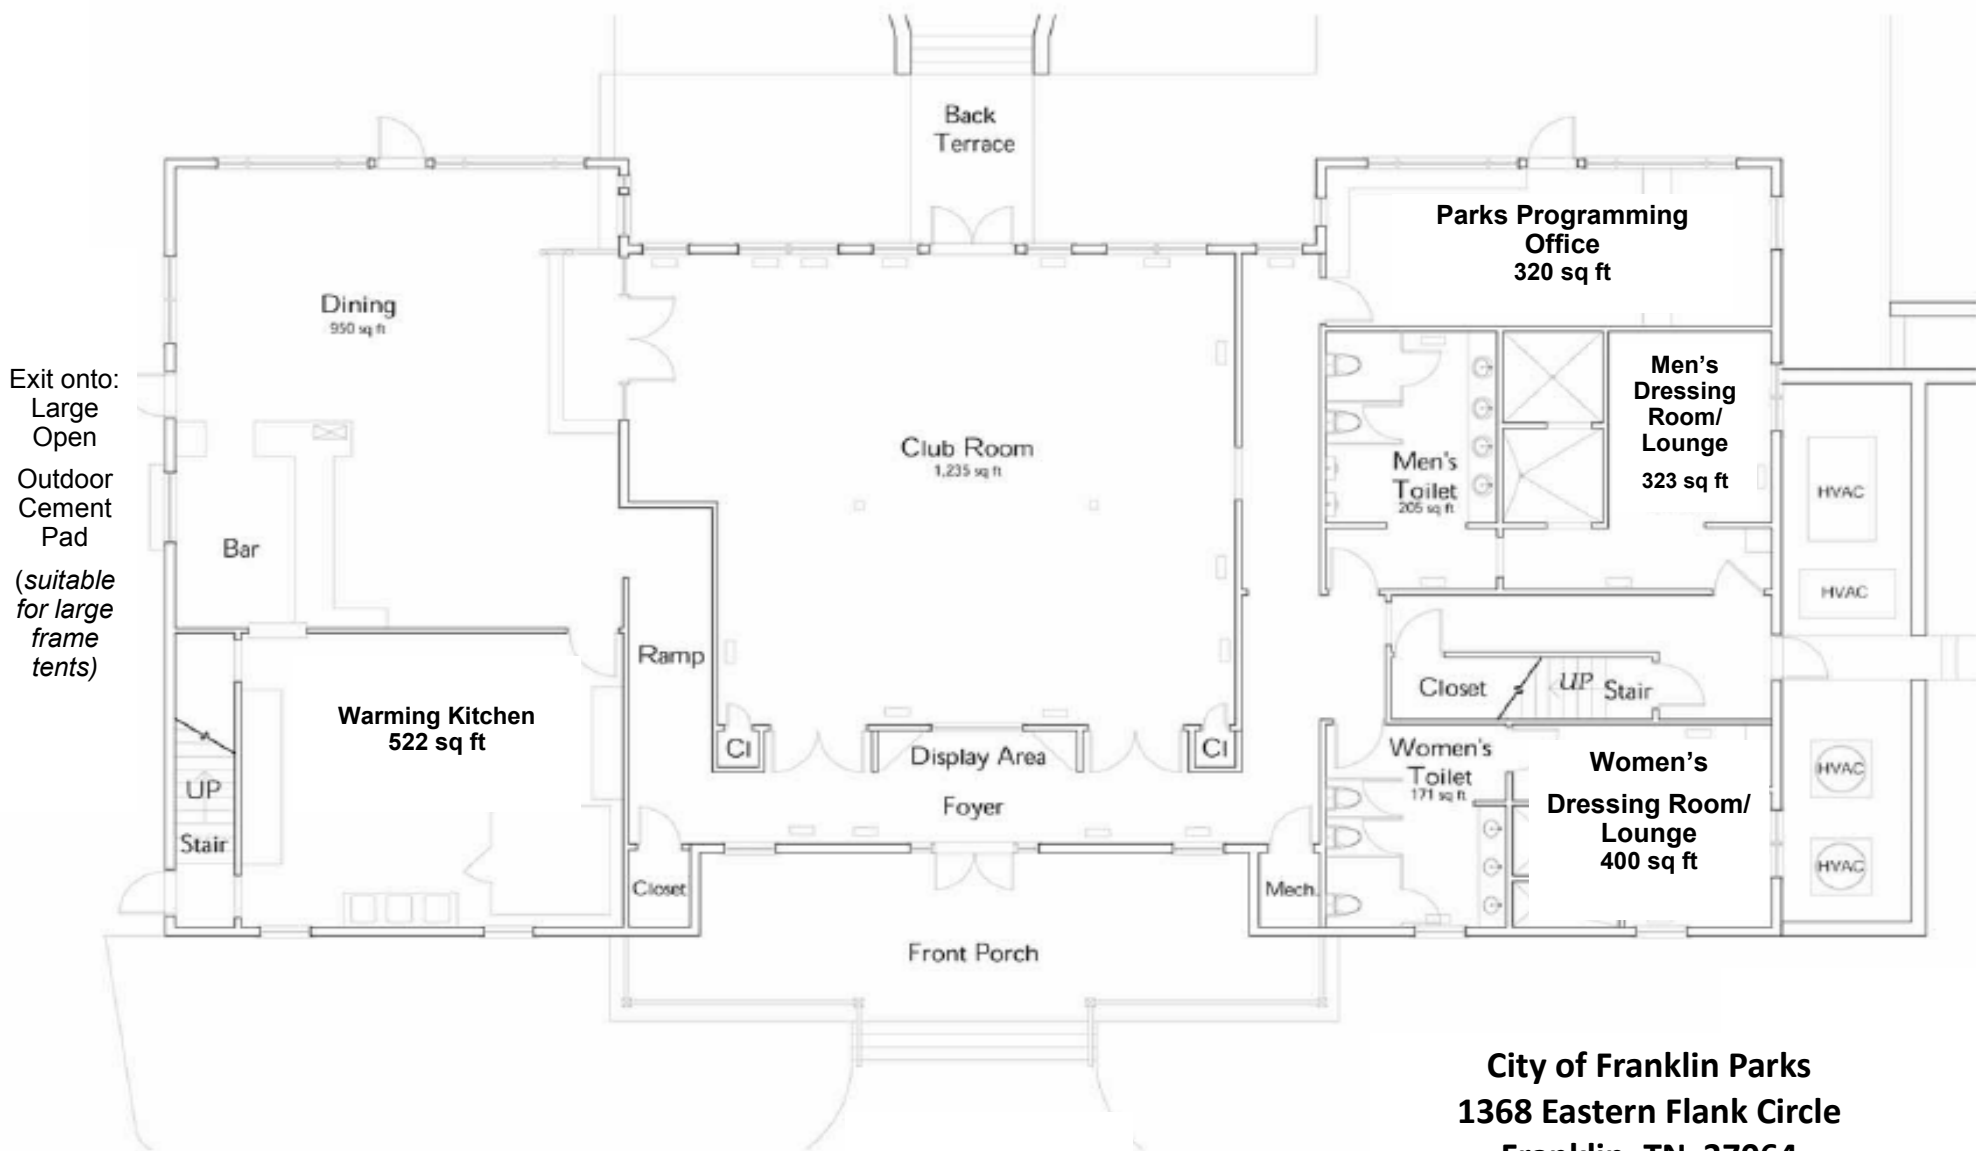

# Eastern Flank Event Facility

**City of Franklin Parks  
1368 Eastern Flank Circle  
Franklin, TN 37064  
615-794-2103**