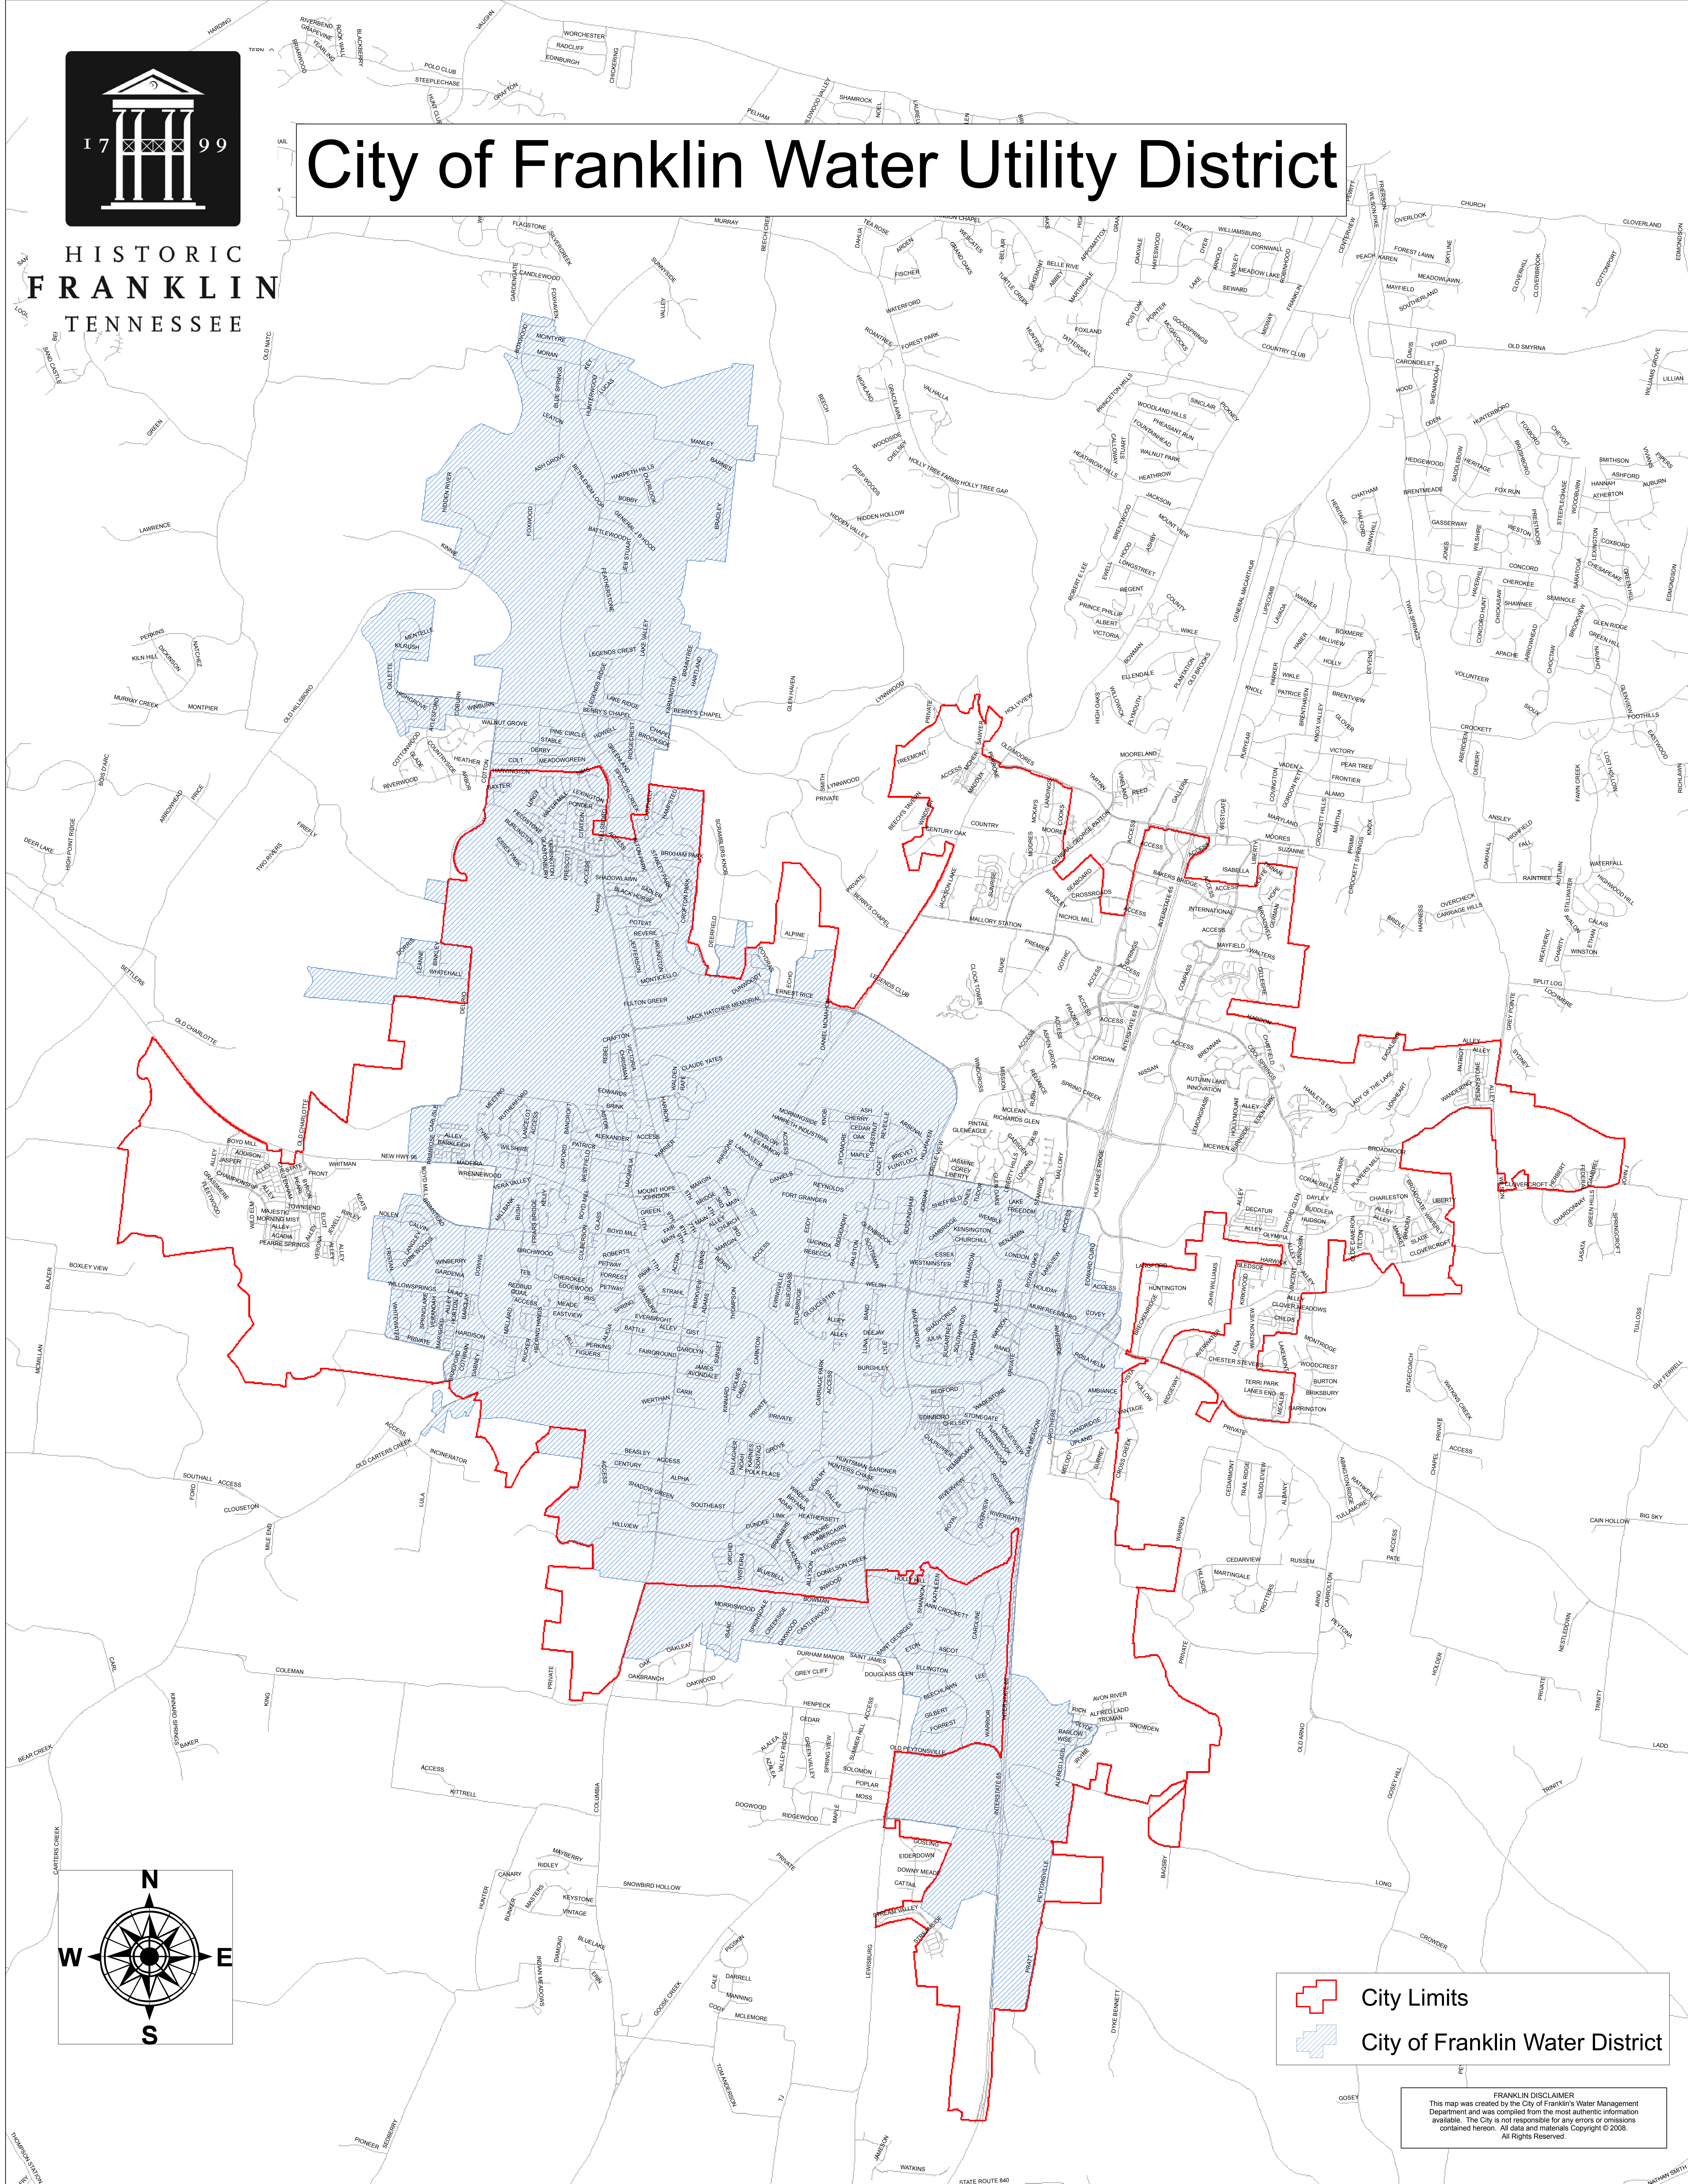

HISTORIC
FRANKLIN
TENNESSEE

City of Franklin Water Utility District

- City Limits
- City of Franklin Water District